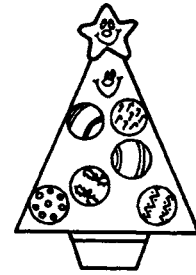

Name _____

Trim-a-Tree Art Project

1. Color and cut out all of the pieces.
2. Glue the wide end of the tree to the wide end of the stand.
3. Glue the star to the top of the tree.
4. Glue the ornaments to the tree.